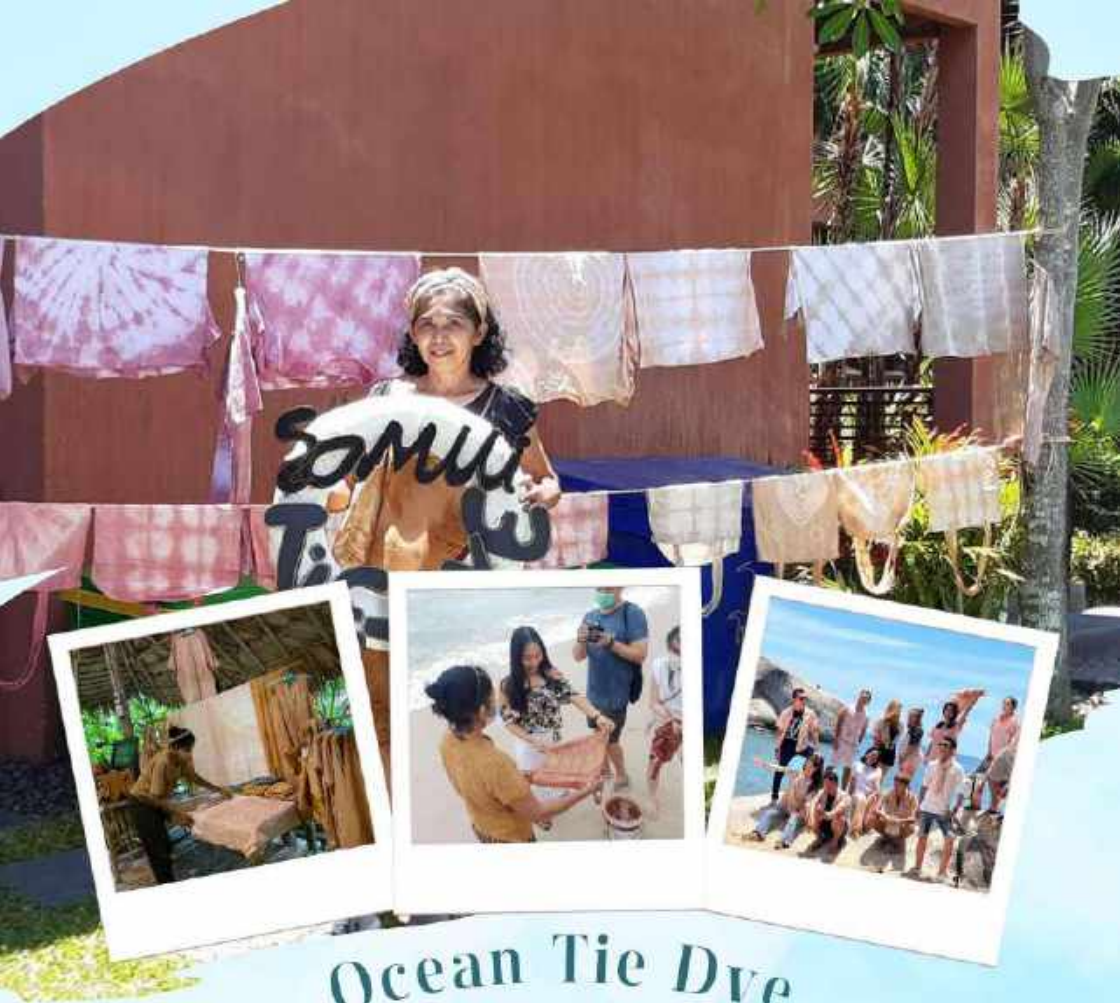

Ocean Tie Dye

Incl. Workshop Package

Oriental Option Package (Natural Beauty)

- Herbal Steam & Jacuzzi 30 mins
- Turmeric Herbs & Honey Scrub 35 mins
- Eranda Signature Massage 90 mins
- Refreshing spa drink

Smooth away bumps and rough patches using natural home made honey, turmeric powder and fresh milk, plus our unique signature massage resulting in a muscle relaxing and skin softening experience.

Duration: 2.35 hours

3,400 THB per pax

**This service excl. transportation

GO ENTERPRISE TH
02-002

PLEASE CONTACT HOSPITALITY DESK FOR BOOKING
SERVICE IS SUBJECT TO AVAILABILITY