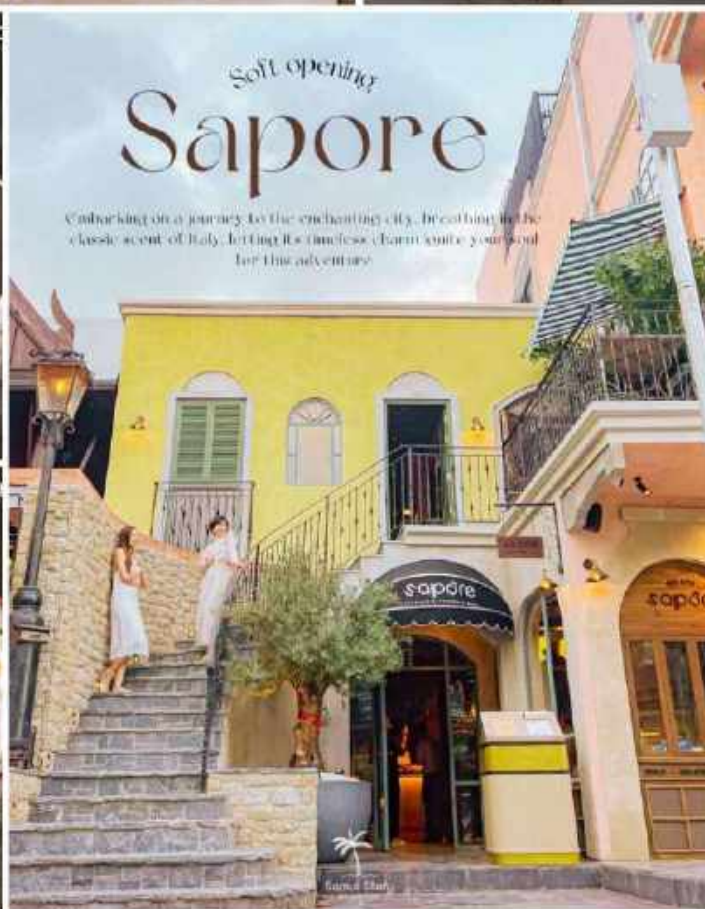

CAFE & RESTAURANT

Recommended.

SAPORE
15:00-00:00

GO ENTERPRISE TH
Co., Ltd.