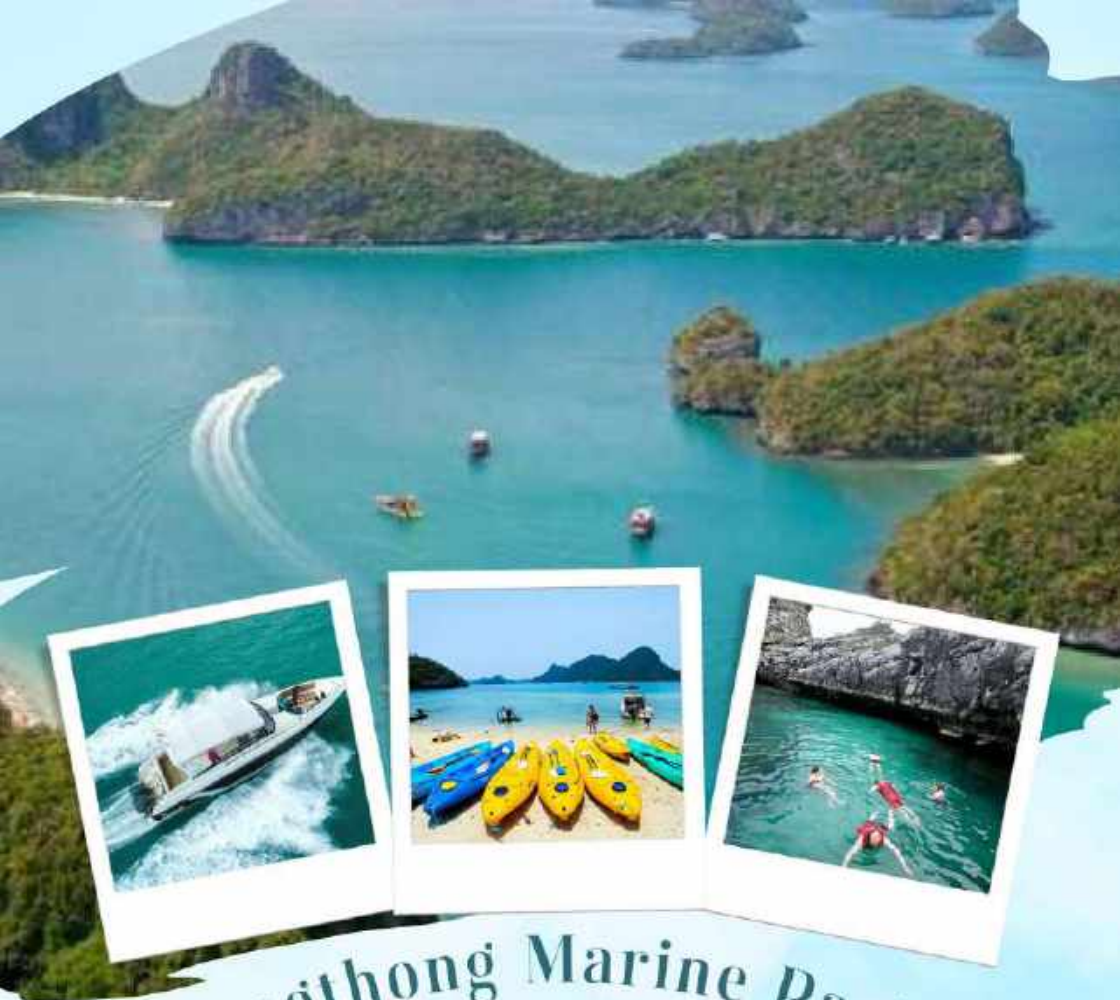

# Koh Tao & Koh Nang Yuan

Snorkeling by VIP Speedboat

## Itinerary

- Enjoy the beautiful scenery on your way to Koh Tao, one of the top diving destinations in the world.
- Snorkeling at Mango Bay or Light House Bay or Hin Wong Bay.
- Thai buffet lunch at the restaurant with gorgeous views on Koh Tao
- Relax on the Beach at Koh Nang Yuan or hike up to the amazing viewpoint
- Snorkel in the Japanese Gardens

# Angthong Marine Park

Snorkeling and Kayaking VIP Speedboat