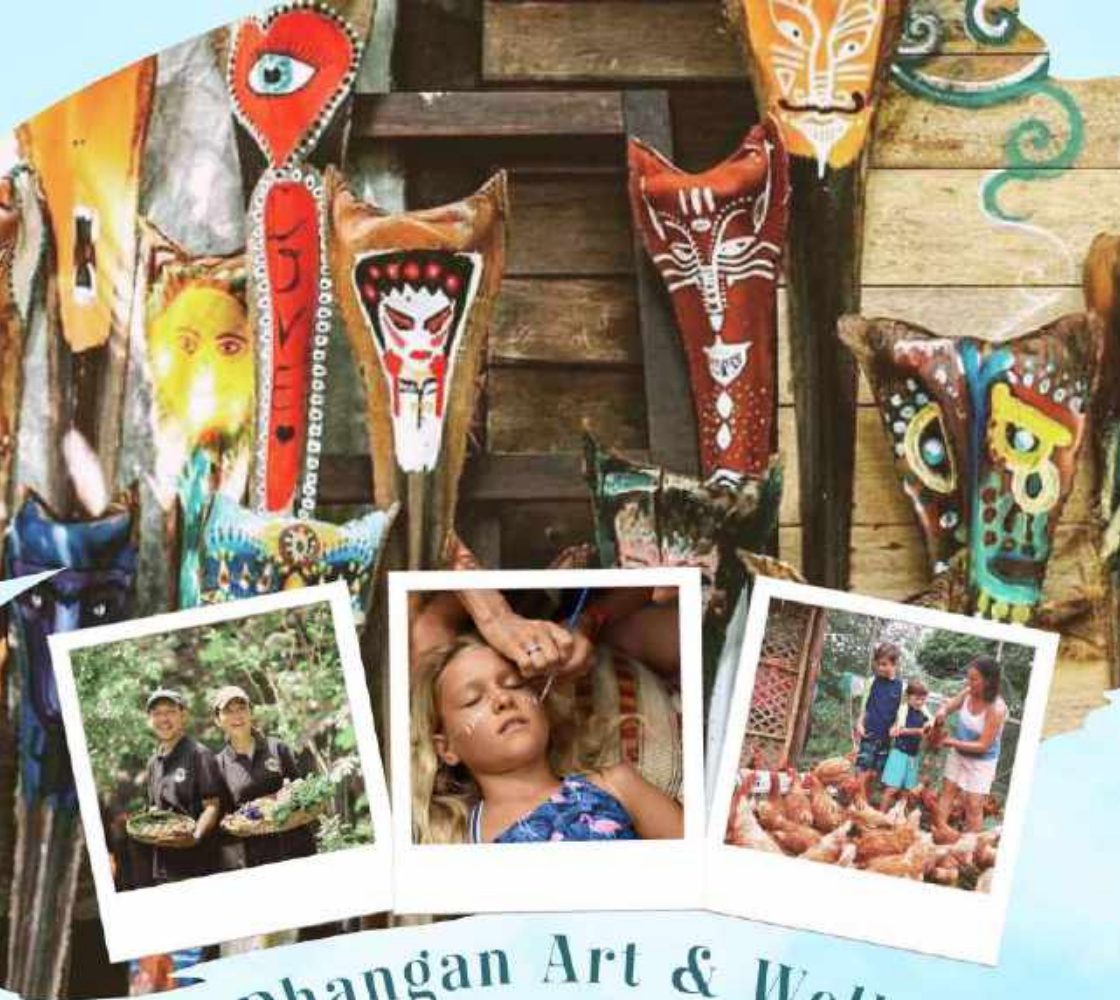

Koh Phangan Art & Wellness

Incl. Workshop Package

Itinerary

- Join speedboat/ Catamaran to Koh Phangan
- Eco Print at Bamboo House
- Natural Sound Healing
- Lunch at Seed to Feed, Koh Phangan Hydro Farm
- Visit Rai Tia Viset Organic learning center
- Workshop at Art Gallery Koh Phangan "Trash to Art Project".

Duration: 8 hours

7200 THB per pax

Min. 4 pax

GO ENTERPRISE TH
EST. 2012

PLEASE CONTACT HOSPITALITY DESK FOR BOOKING

SERVICE IS SUBJECT TO AVAILABILITY