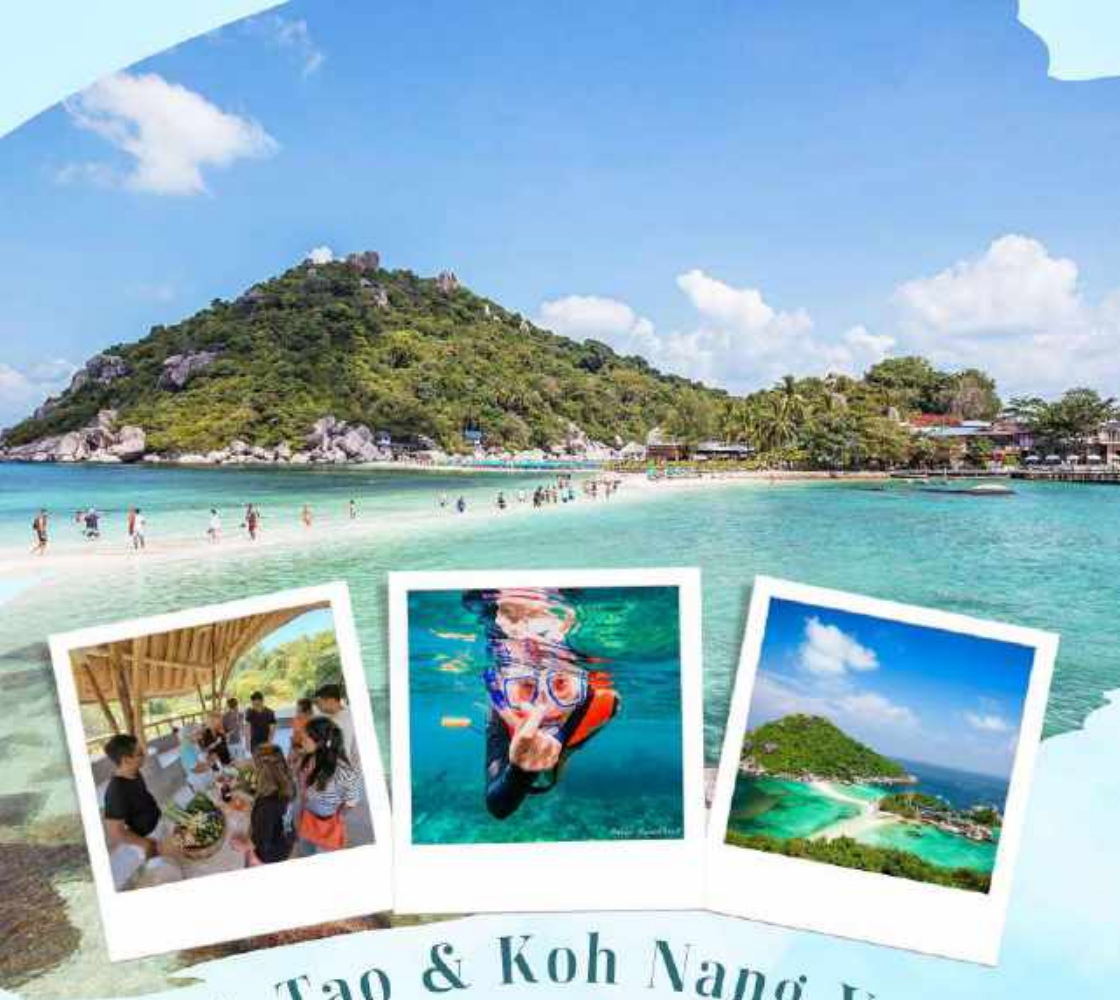

# Koh Tao & Koh Nang Yuan

Snorkeling by VIP Speedboat

## Itinerary

- Enjoy the beautiful scenery on your way to Koh Tao, one of the top diving destinations in the world.
- Snorkeling at Mango Bay or Light House Bay or Hin Wong Bay.
- Thai buffet lunch at the restaurant with gorgeous views on Koh Tao
- Relax on the Beach at Koh Nang Yuan or hike up to the amazing viewpoint
- Snorkel in the Japanese Gardens