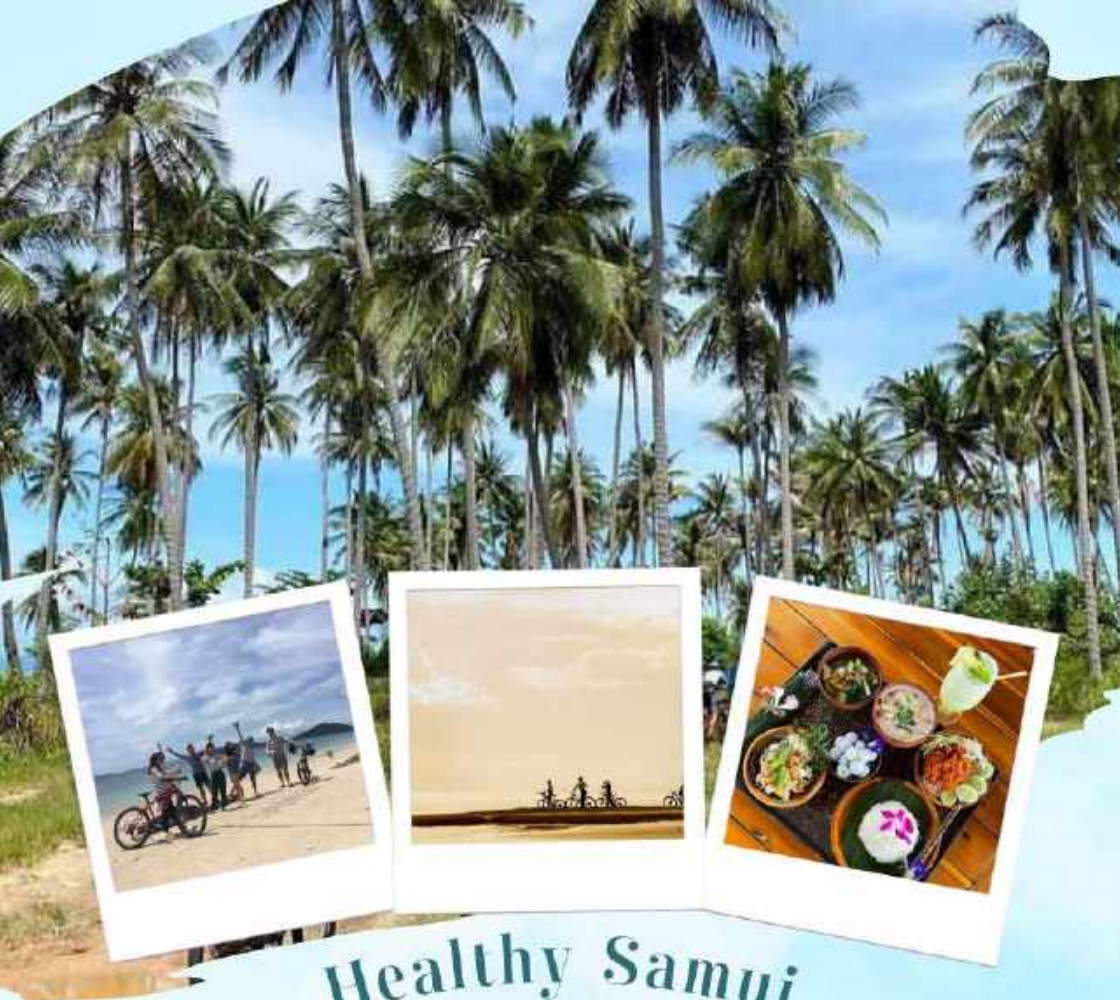

Healthy Samui

Incl. Bikes, lunch, refreshing drink, english guide
making Thai snacks, & transfer

Itinerary

- Gather at Ban Bangkao Sala Talay and served to all cyclist members
- Morning exercise through coconut farms and south of Samui
- Relaxing at Beach bar with coconut juice
- Lunch at local restaurant which the main ingredient of various dishes is coconut
- Take a van from the restaurant the next destination
- Sharing Experience on Samui Healthy product and how to make "Look Pra Kob"

Duration: 7 hours

4,400 THB per pax
Min. 4 Pax Child. 1500

GO ENTERPRISE TH
2019

PLEASE CONTACT HOSPITALITY DESK FOR BOOKING
SERVICE IS SUBJECT TO AVAILABILITY