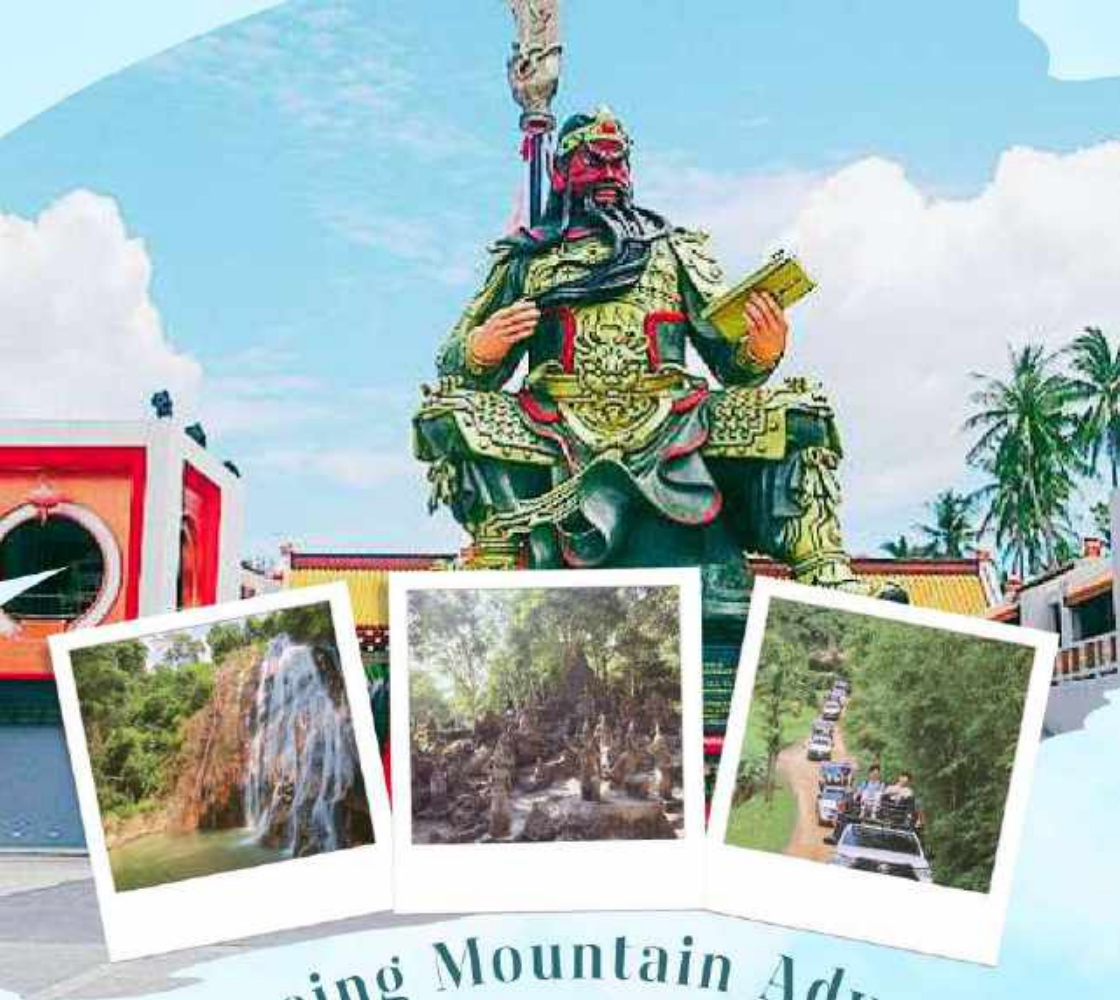

## Itinerary

- Enjoy the beautiful scenery on your way to Koh Tao, one of the top diving destinations in the world.
- Snorkeling at Mango Bay or Light House Bay or Hin Wong Bay.
- Thai buffet lunch at the restaurant with gorgeous views on Koh Tao
- Relax on the Beach at Koh Nang Yuan or hike up to the amazing viewpoint
- Snorkel in the Japanese Gardens

## Itinerary

- Snorkeling at Koh Wao Coastal Cruise of the National Park
- Discover the emerald lake and viewpoint
- Traditional Thai Lunch at Koh Pha Luay
- Swimming / Kayaking / Relaxing on the beach

# Sightseeing Mountain Adventure

*Inc. Hotel transfers, English speaking guide,  
Lunch, drinking water 4x4 Vehicle*

- Visit The Beautiful Chinese Goddess and Big Buddha Temple
- View the famous Grand Father and Grand Mother Rock
- Experience The Guan Yu Shrine
- Discover the tapping process at A Rubber Tree Plantations
- Enjoy the coolness of Namuang Waterfall No.1
- Ride through the spectacular Coconut Plantations
- Enjoy a lunch break at A Panoramic Restaurant
- Explore the fairytale-like Magic Garden (Secret Garden)
- Enjoy the view at A Panoramic Viewpoint (360°)
- Visit The Mountain Temple , Wat Teepongkorn