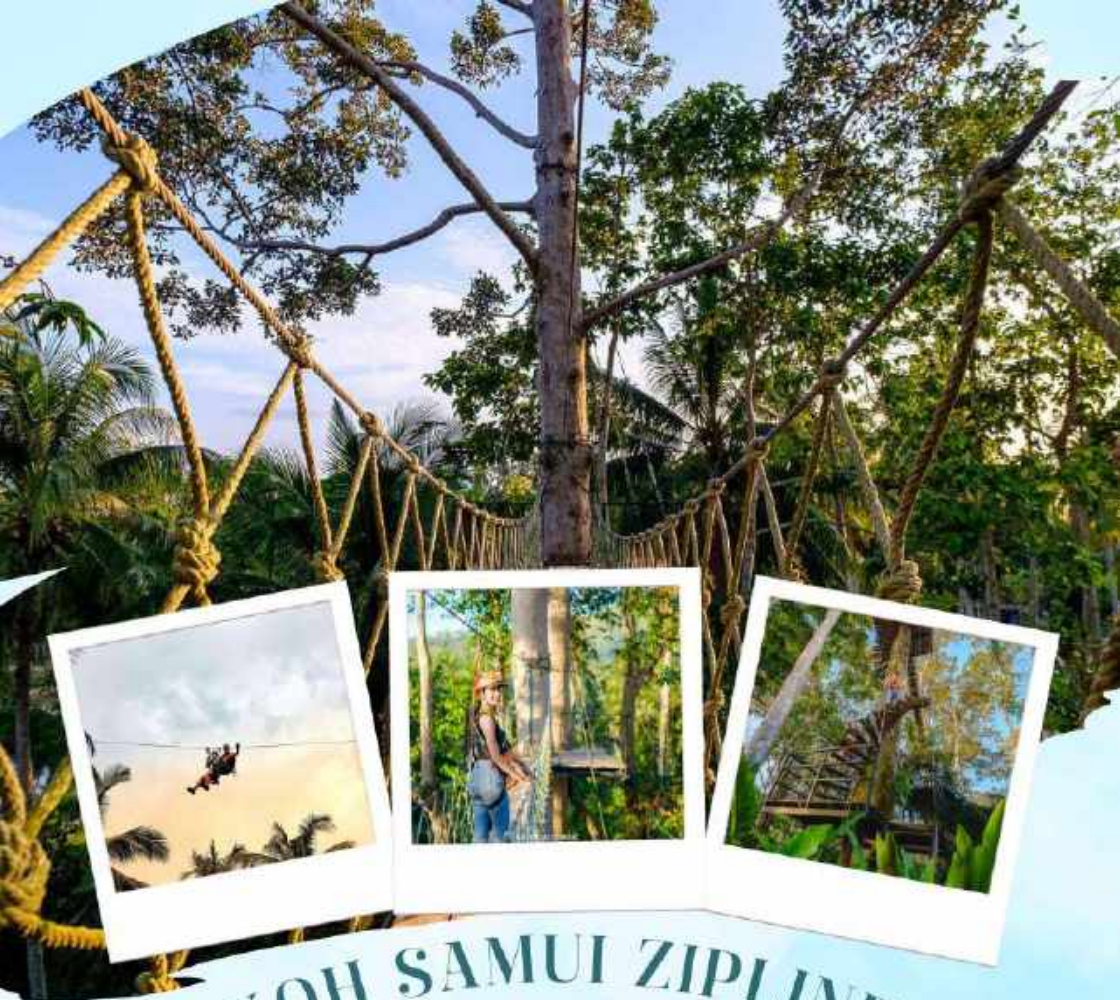

KOH SAMUI ZIPLINE

Incl. Activities, Drinking water

Duration: 1-2 hours

**Included transportation

Program A
2,500 THB per pax
minimum 2 pax

- 18 Platforms
- 8 Ziplines
- 4 Canopies
- 3 Spiral Staircases
- 1 Abseiling 15 m
- Longest Zipline 300 m

Program B
2,200 THB per pax
minimum 2 pax

- 16 Platforms
- 5 Ziplines
- 4 Canopies
- 3 Spiral Staircases
- 1 Abseiling 15 m
- Longest Zipline 250 m

GO ENTERPRISE TH
CLUB

PLEASE CONTACT HOSPITALITY DESK FOR BOOKING
SERVICE IS SUBJECT TO AVAILABILITY