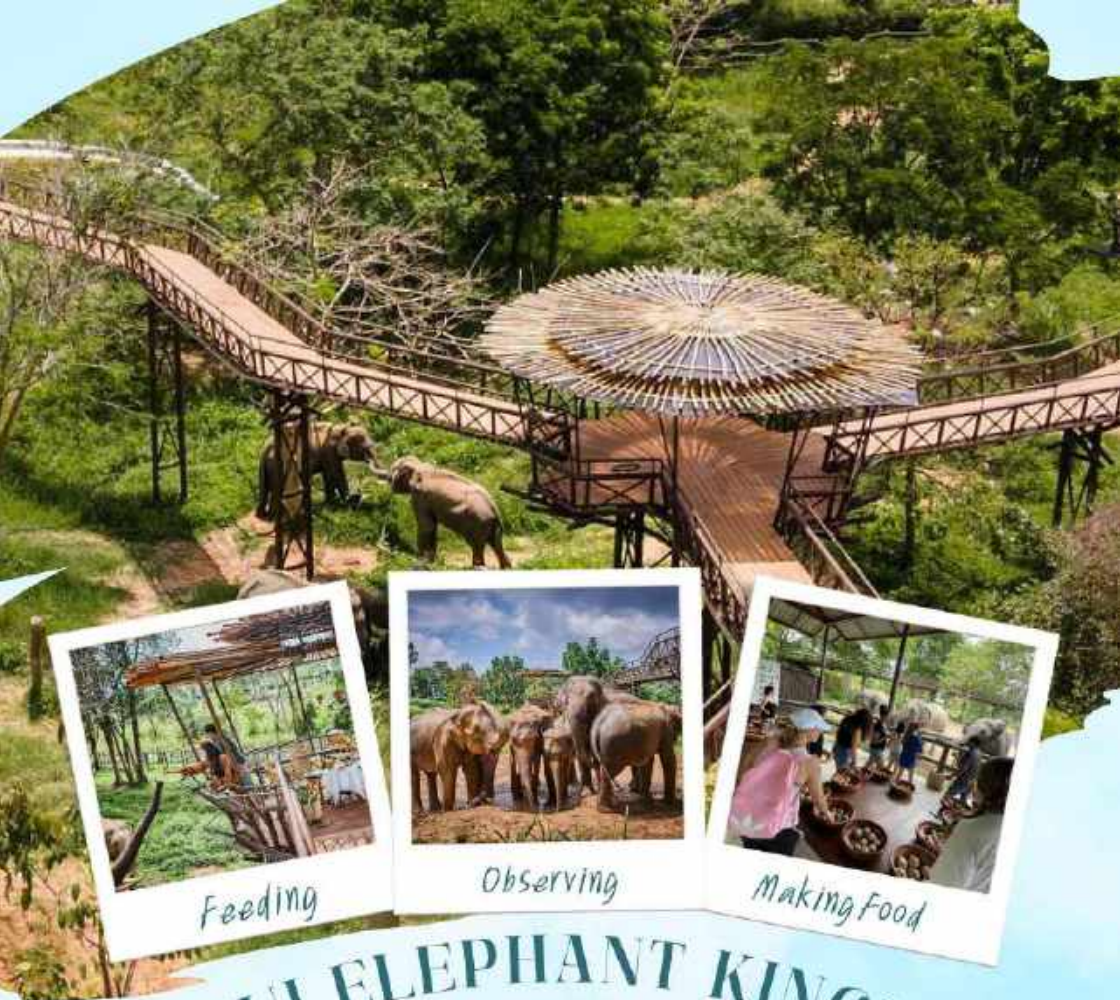

Feeding

Observing

Making Food

SAMUI ELEPHANT KINGDOM

Incl. Activities, English speaking staff assistance at Camp

- **SANCTUARY CHEF**

Get hands-on experience in preparing Powerball food for our elephant herd. It's a unique opportunity to contribute to the care and well-being of these majestic creatures.

- **SKY HIGH**

Step onto our unique 400-meter-long Skywalk and experience the feeding elephants. It's an unforgettable moment that brings you closer to these magnificent animals.

- **SAY HELLO**

It's time to meet our majestic elephants! Experience their gentle nature up close and create unforgettable memories in this unique encounter!

Duration: 2 hours

3,500 THB per pax

Minimum 2 pax

** includes transportation

GO ENTERPRISE TH
THAILAND

PLEASE CONTACT HOSPITALITY DESK FOR BOOKING
SERVICE IS SUBJECT TO AVAILABILITY